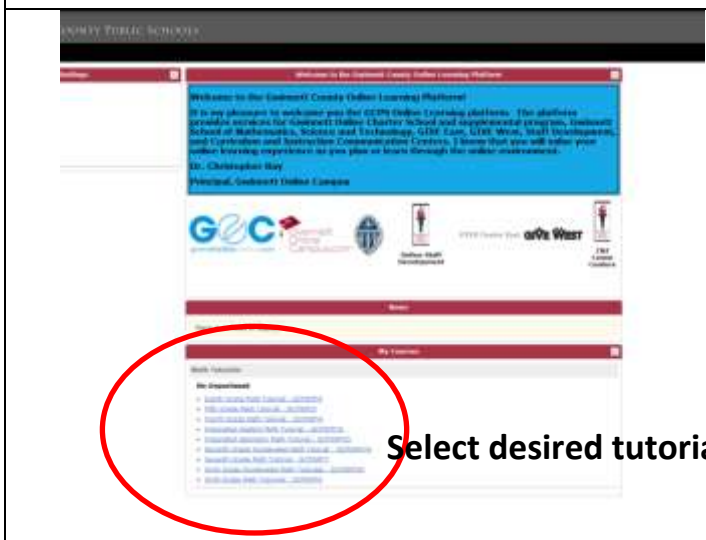

Math Tutorial Access

1. Go to the Gwinnett Online Campus Website : <http://www.gwinnettonlinecampus.com>
2. Click “LOGINS” in the upper right corner.
3. Username: school name + (es, ms, or hs) + math (see examples below)
4. Password: same as username

Examples – cooperesmath, creeklandmsmath, collinshillhsmath

Note: Schools with multiple names will need to include their full name during login.

5. Select desired tutorial.
6. For grade 4, click the “Content” tab in the upper left corner of the screen to begin the tutorial. For all other grades, you will be prompted to “Click here” to begin the tutorial.