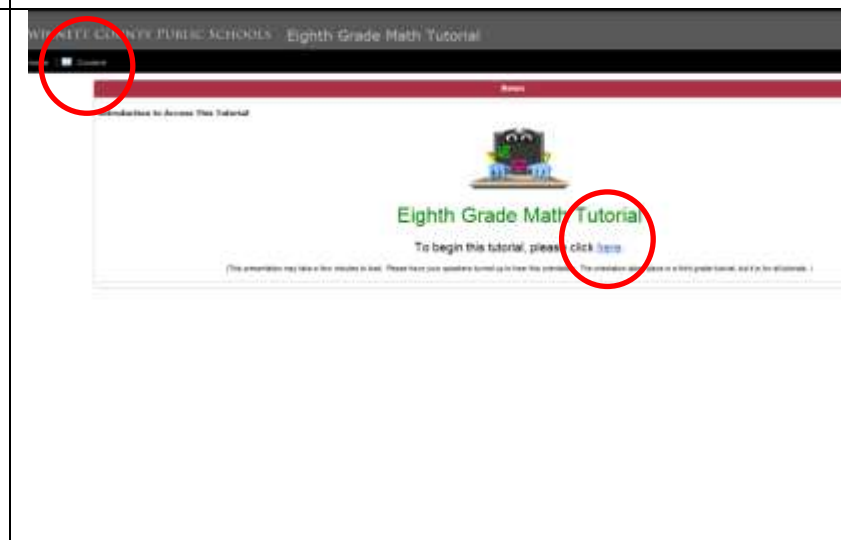

Math Tutorial Access

1. Go to the Gwinnett Online Campus Website : <http://www.gwinnettonlinecampus.com>
2. Click “LOGINS” in the upper right corner.
3. Username: school name + (es, ms, or hs) + math (see examples below)
4. Password: same as username

Examples – cooperesmath, creeklandmsmath, collinshillhsmath

Note: Schools with multiple names will need to include their full name during login.

5. Select desired tutorial.
6. For grade 4, click the “Content” tab in the upper left corner of the screen to begin the tutorial. For all other grades, you will be prompted to “Click here” to begin the tutorial.