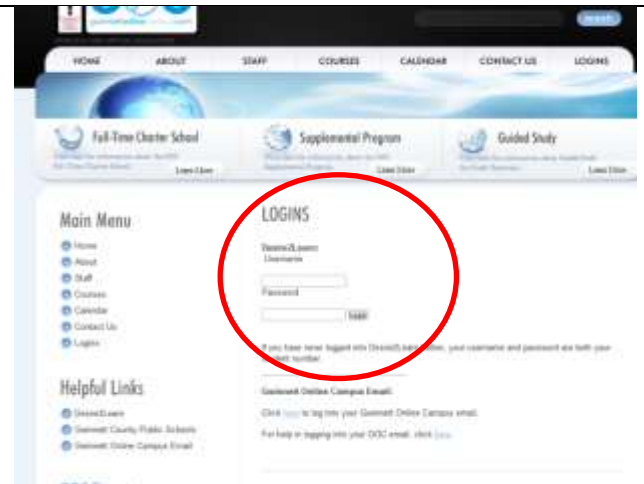

Math Tutorial Access

1. Go to the Gwinnett Online Campus Website : <http://www.gwinnettonlinecampus.com>
2. Click “LOGINS” in the upper right corner.
3. Username: school name + (es, ms, or hs) + math (see examples below)
4. Password: same as username

Examples – cooperesmath, creeklandmsmath, collinshillhsmath

Note: Schools with multiple names will need to include their full name during login.

5. Select desired tutorial.
6. For grade 4, click the “Content” tab in the upper left corner of the screen to begin the tutorial. For all other grades, you will be prompted to “Click here” to begin the tutorial.

Select desired tutorial