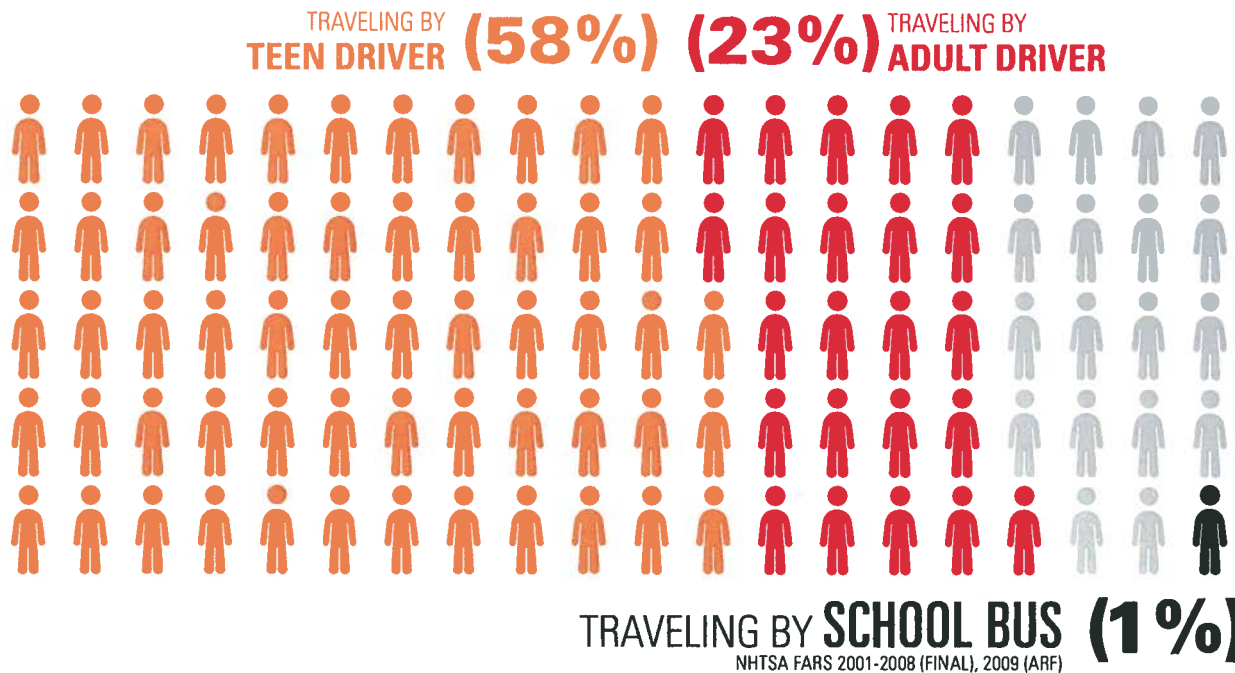

FACT: School buses are the safest mode of transportation for getting children back and forth to school.
SOURCE: U.S. DEPARTMENT OF TRANSPORTATION

STUDENT FATALITIES ANNUAL AVERAGE DURING NORMAL SCHOOL TRAVEL HOURS

Students are about 50 times more likely to arrive at school alive if they take the bus than if they drive themselves or ride with friends. But did you also know that your child is much safer riding the bus than being driven by you? Add in the environmental and financial benefits, and it's hard to find a reason to send your kids to school any other way. Find out what you don't know about school bus ridership. Learn the facts and play it safe. Visit schoolbusfacts.com for more information.